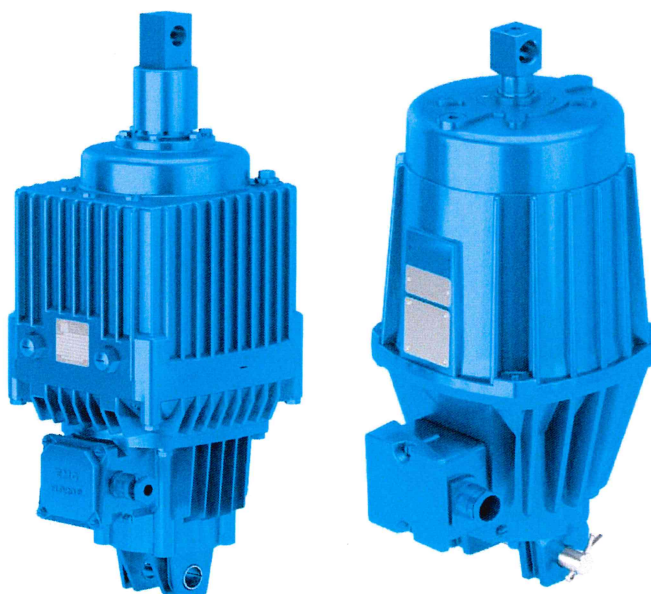

Wenden, 01. april 2025
EMG Automation GmbH
Industriestraße 1
57482 Wenden
GERMANY

Alex Morgenstern
(Head of Test Field)

Eduard Musalf
(After Sales Manager)